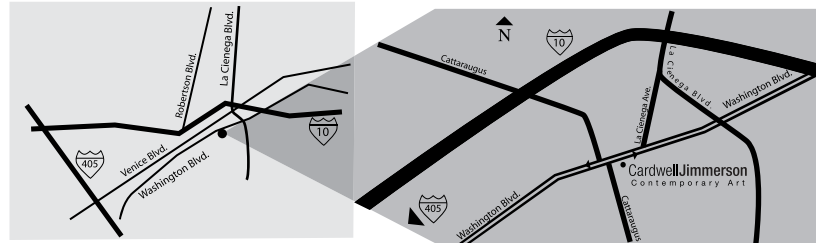

## Contemporary Art

8568 Washington Blvd.  
Culver City CA 90232  
www.cardwelljimmerson.com  
310.815.1100  
Tuesday-Saturday,  
11:00 a.m.- 6:00 p.m.